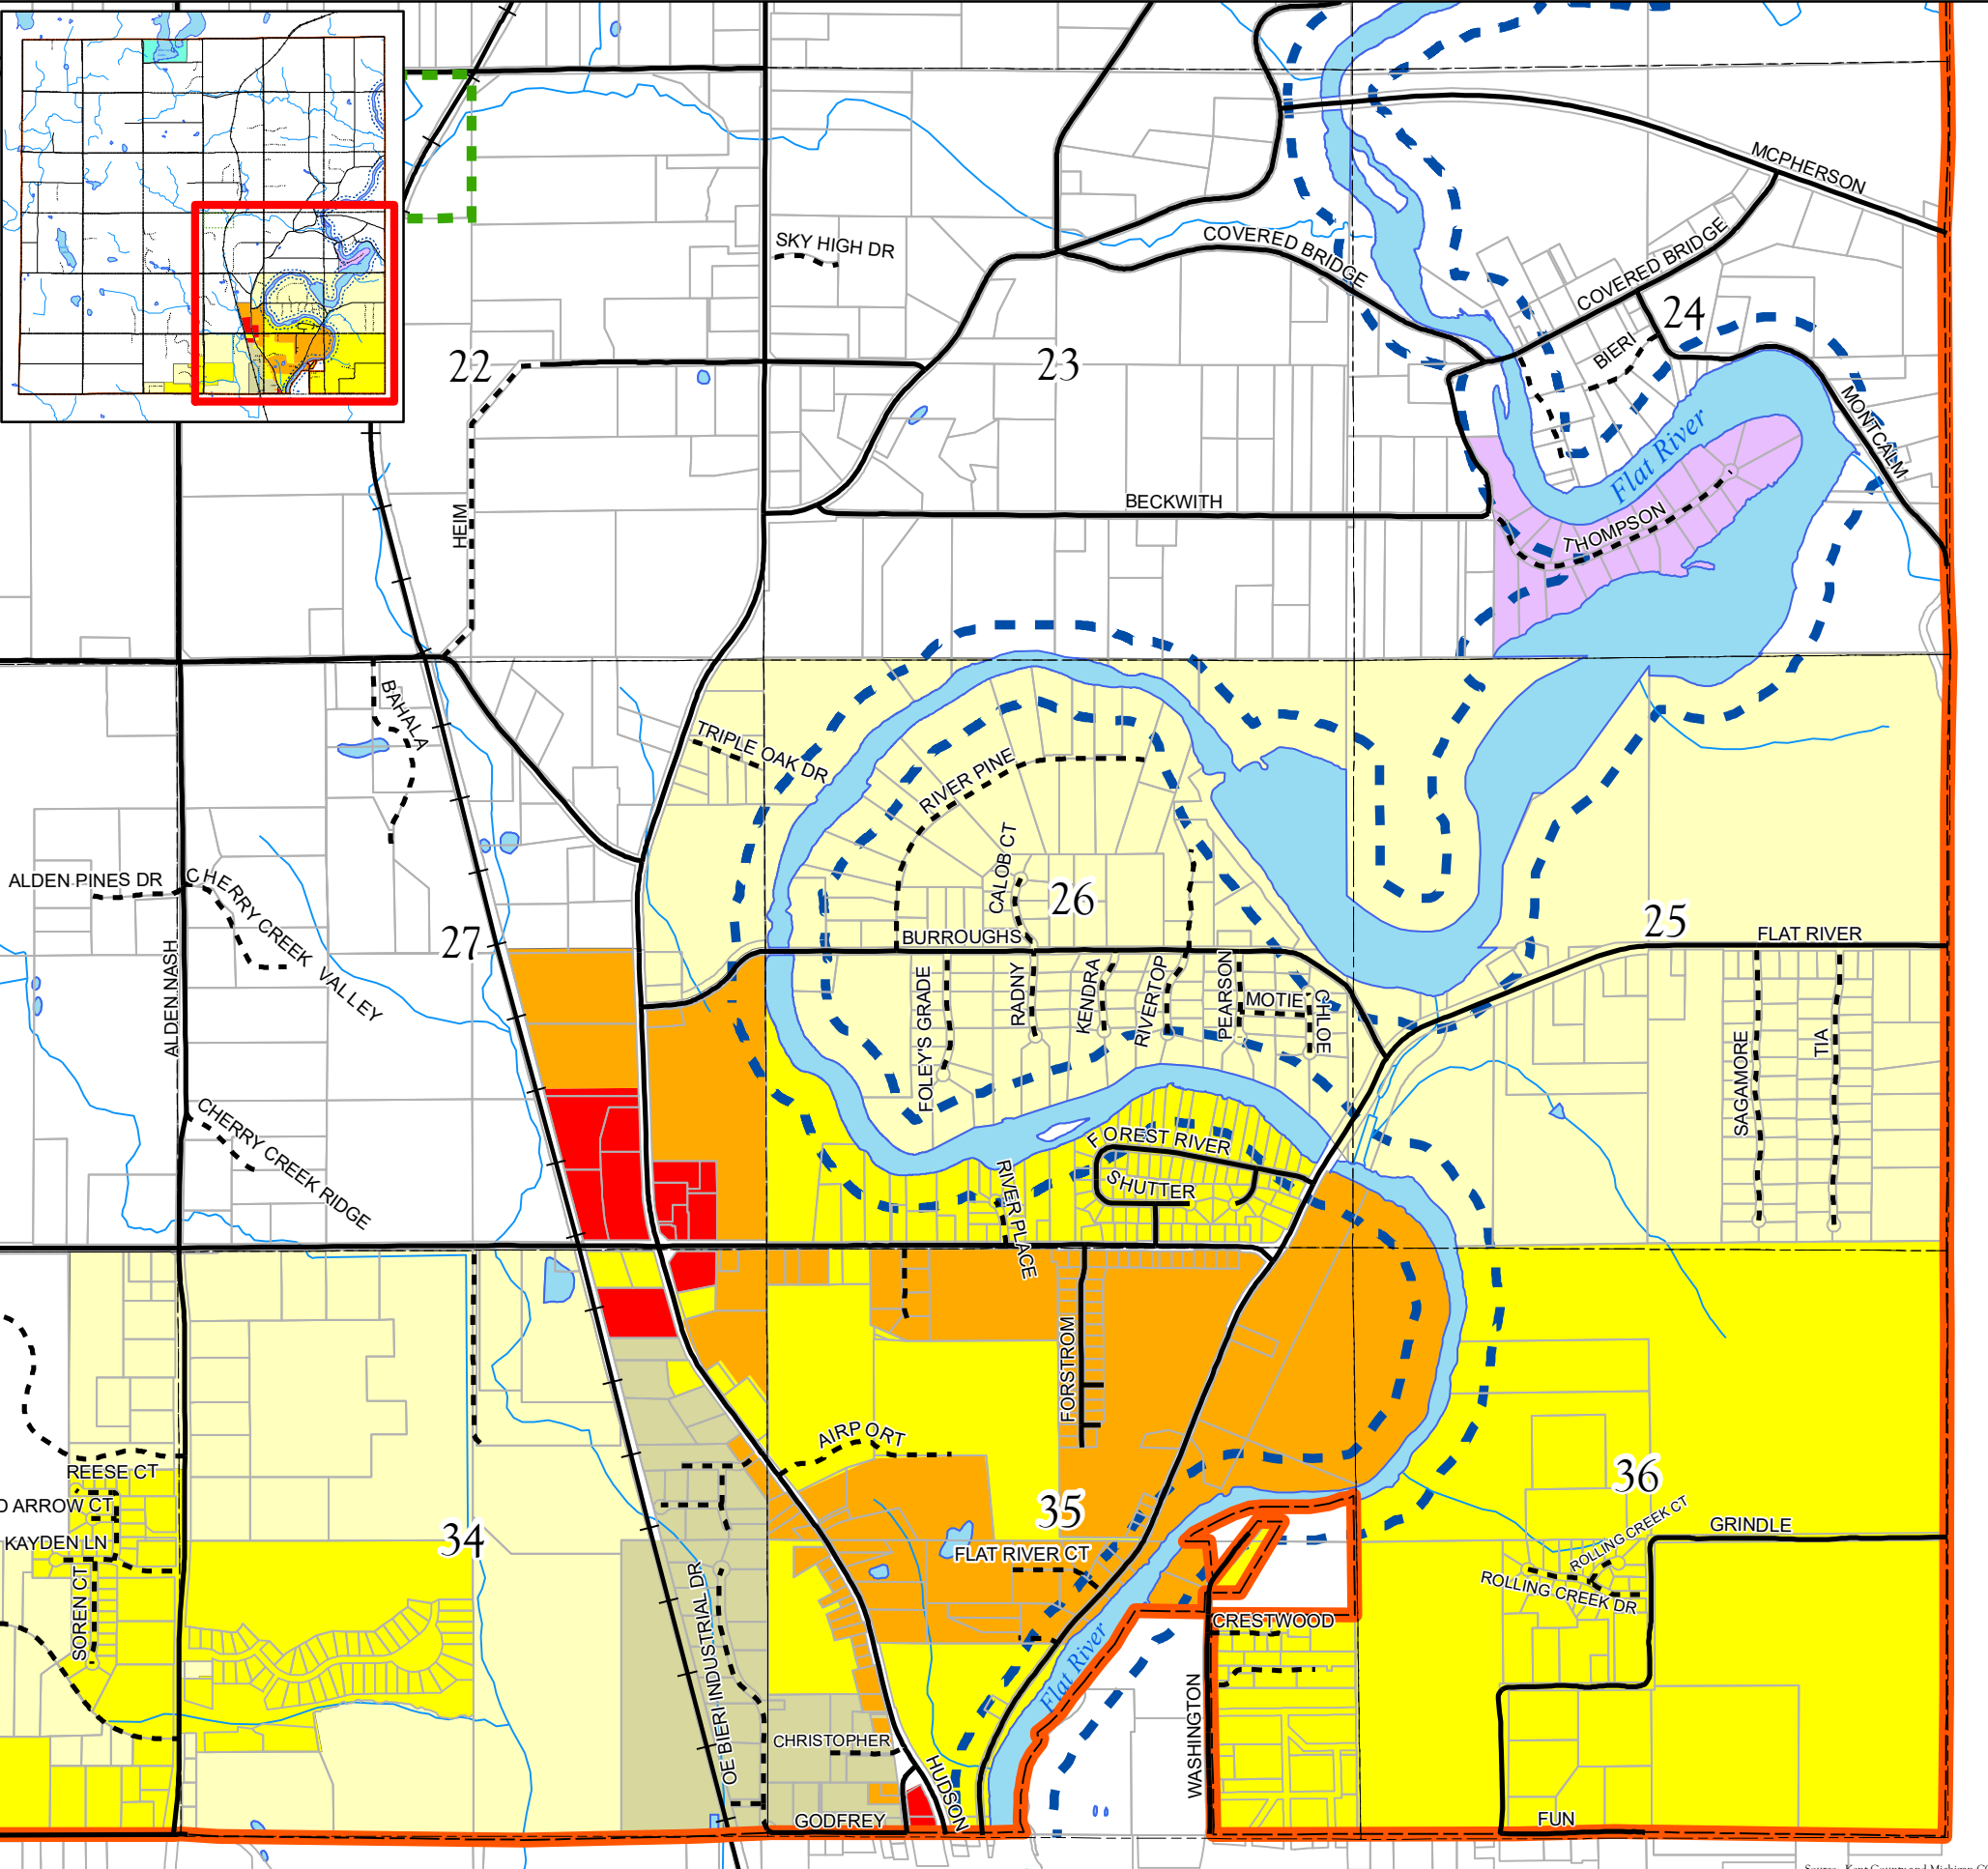

# Vergennes Township

Kent County, Michigan

## Zoning Map

Last amended: June 17, 2019

**Legend**

- Township Boundary
- Parcels
- Open Water

**Roads**

- Private Roads
- Public Roads
- FR Flat River (300' from high water mark)

**Zoning**

- Rural Agricultural
- R1 - Low Density Residential
- R2 - Medium Density Residential
- LR - Lake Residential
- R3 - Special Residential
- C - Commercial
- I - Industrial
- Court Ordered Zoning
- Little Farms Plat Overlay District

**williams&works**  
engineers | surveyors | planners

Source: Kent County and Michigan CGI