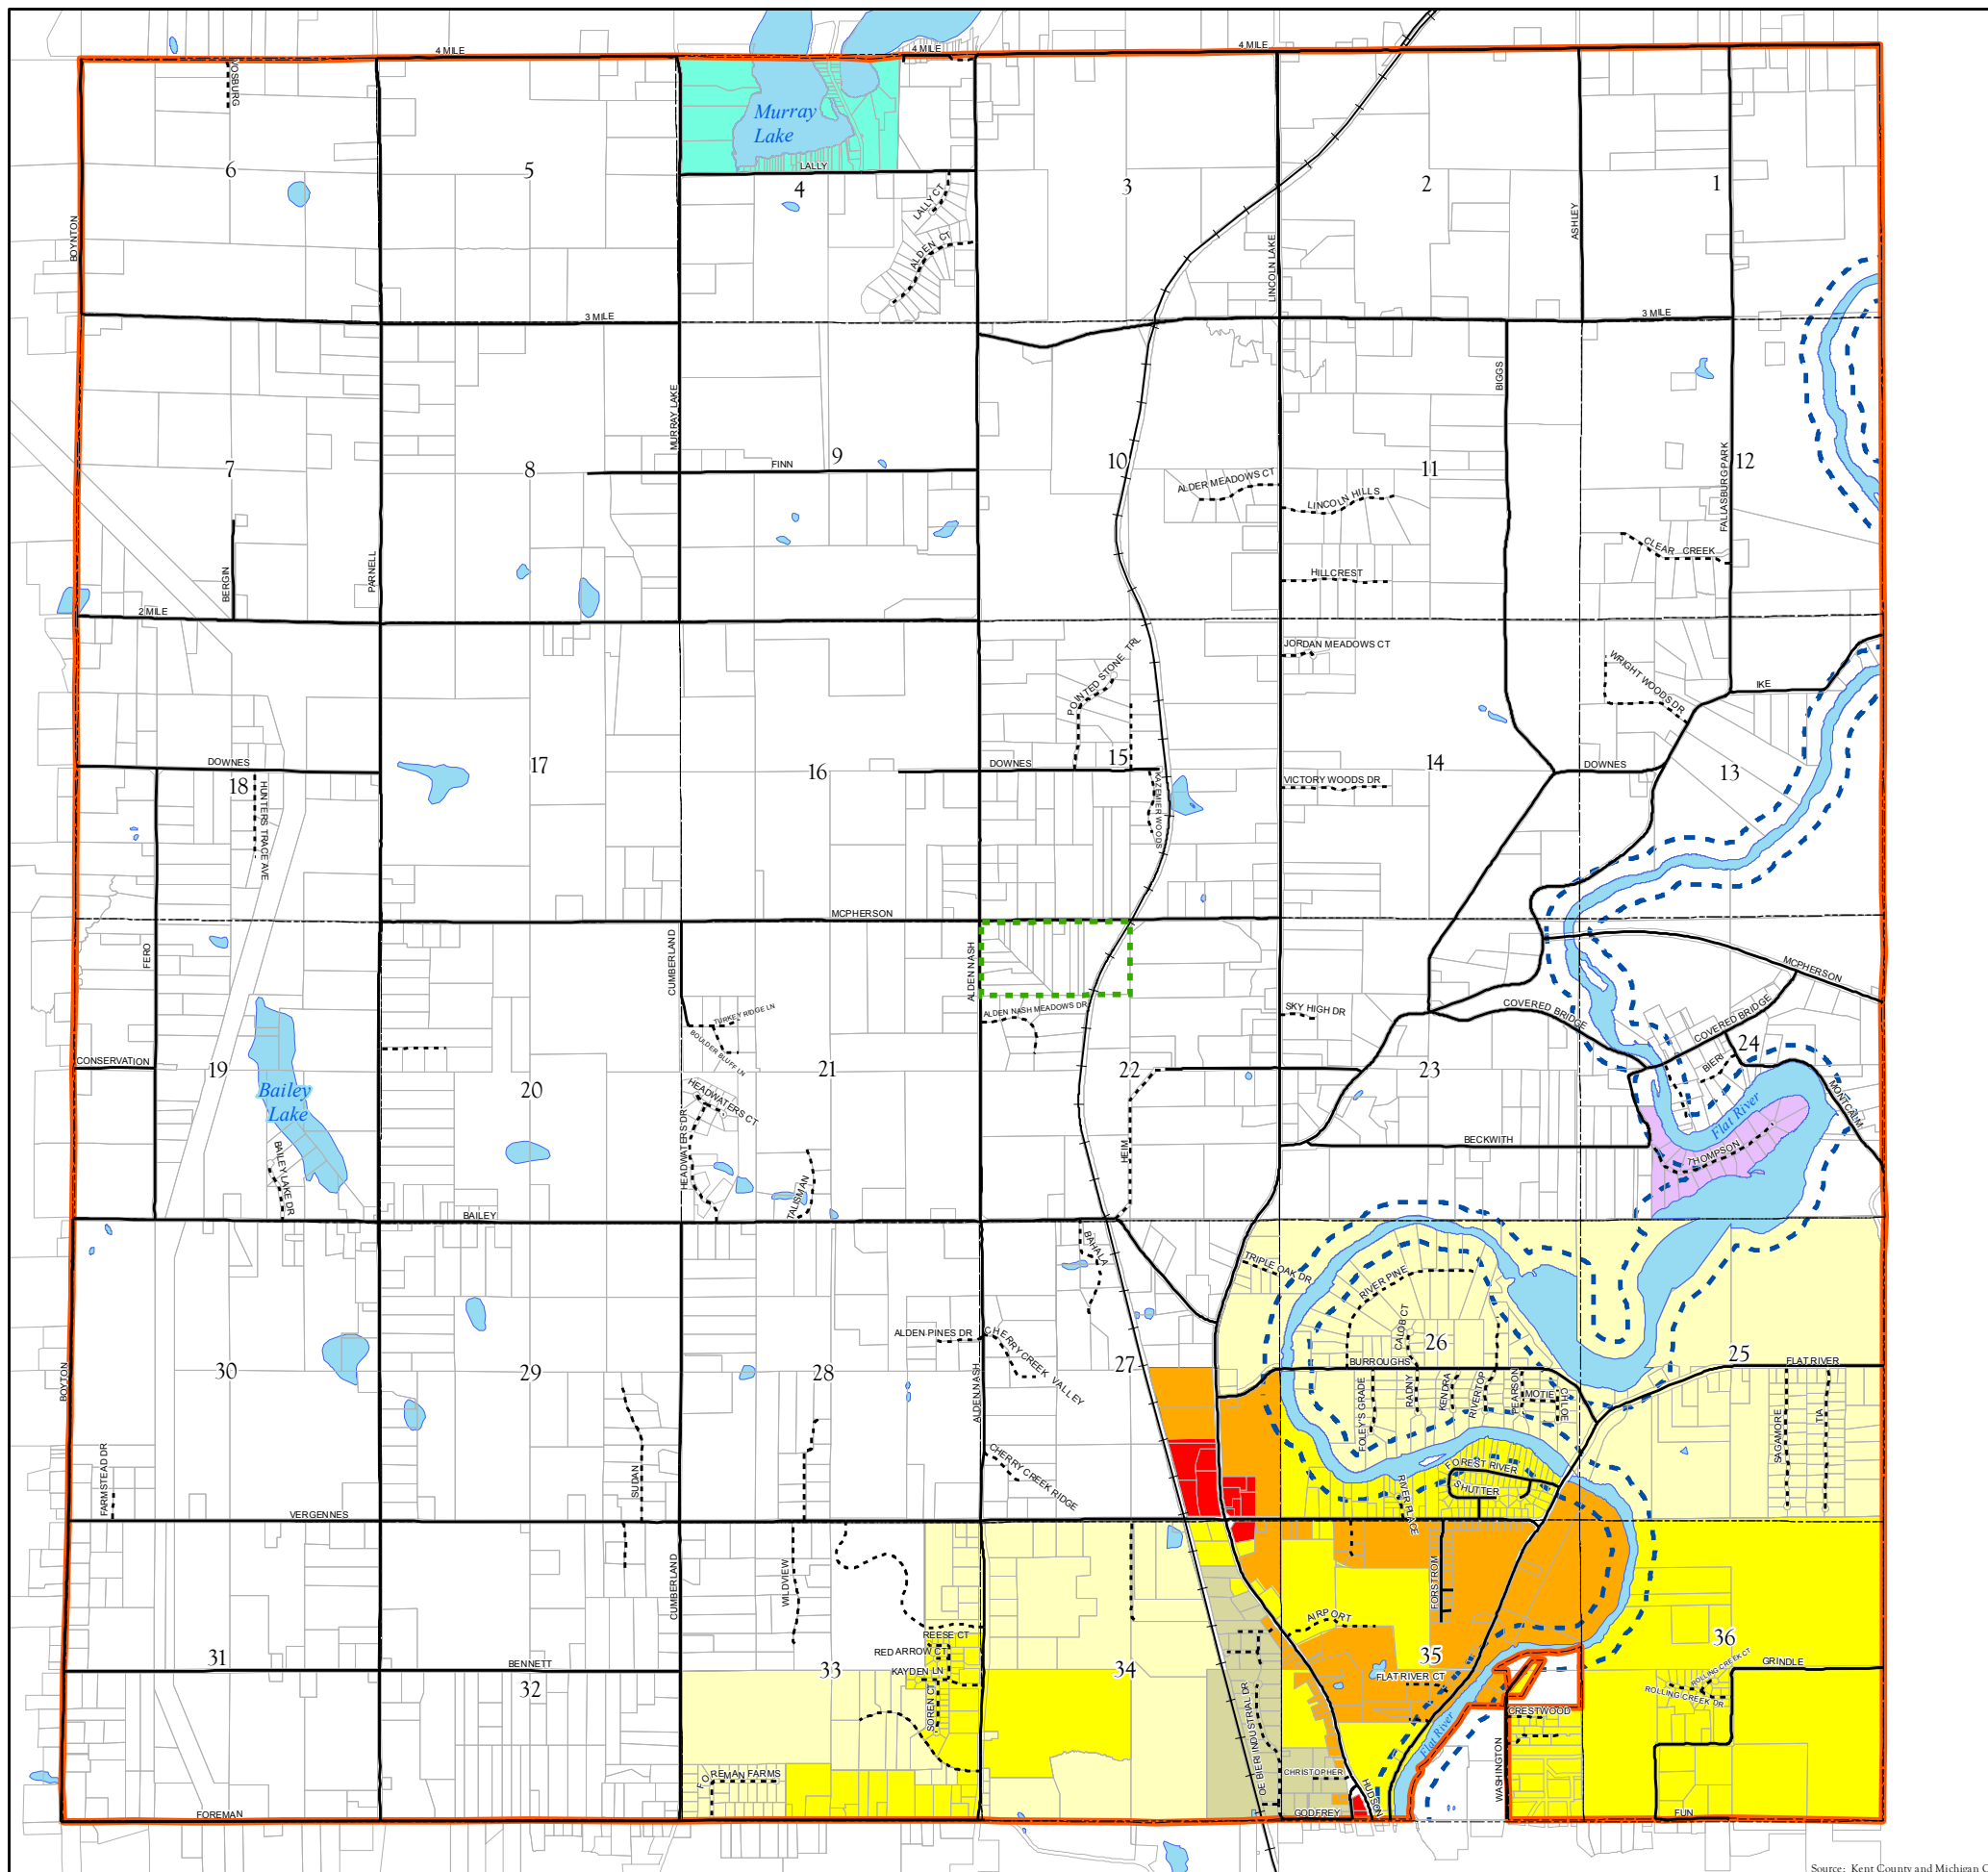

Vergennes Township

Kent County, Michigan

Zoning

Amended: October 19, 2015

Legend

Roads

- Private Roads
- Public Roads
- ▭ Township Boundary
- ⊕ Parcels
- Open Water
- - - FR Flat River (300' from high water mark)

Zoning

- Rural Agricultural
- R1 - Low Density Residential
- R2 - Medium Density Residential
- LR - Lake Residential
- R3 - Special Residential
- C - Commercial
- I - Industrial
- Court Ordered Zoning
- Little Farms Plat Overlay District

1 inch = 3,250 feet

williams&works
engineers | surveyors | planners

Source: Kent County and Michigan CGI